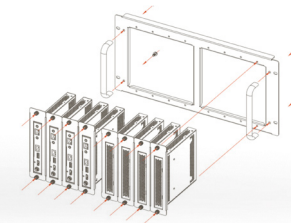

SAVANT

SAVANT RCK-PAVVM8

Rackkit
För PAV-VIM1C & PAV-VIM1C
5U

PRIS PER ST. 8 000:-